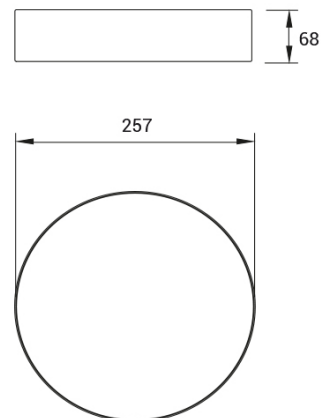

BEN SMALL IP40 PG

Frosted Acryl-Satiné impact resistant.

CODE		FLUX	SIZE	CERTIFICATIONS
10PG18K3	18W 3000K	2226lm	Ø 257mm	    

Optics

PG diffuser with frosted Acryl-Satiné and impact resistant diffuser UGR<22.