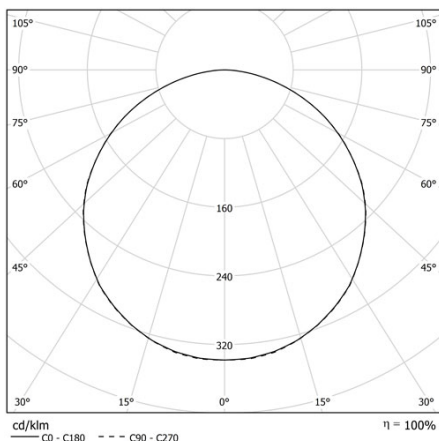

BEN SMALL IP40 PG

Frosted Acryl-Satiné impact resistant.

CODE		FLUX	SIZE	CERTIFICATIONS
10PG18K3	18W 3000K	2226lm	Ø 257mm	    

Optics

PG diffuser with frosted Acryl-Satiné and impact resistant diffuser UGR<22.